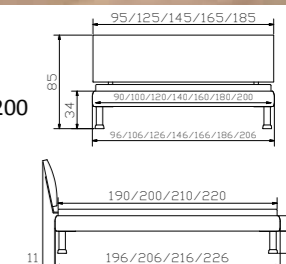

Dimension cm

90, 100, 120, 140, 160, 180, 200
190, 200, 210, 220

20, 25

90/100, 120, 140, 160, 180/200